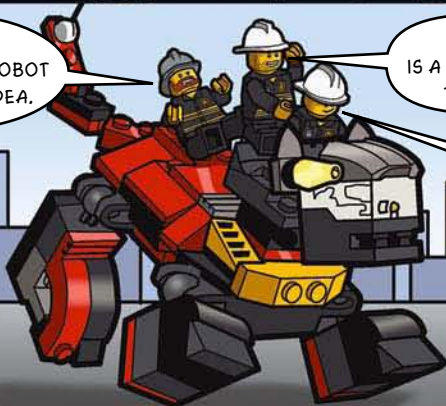

Don't forget, you
can create your
own comic with
the LEGO CITY
Police Comic
Builder!