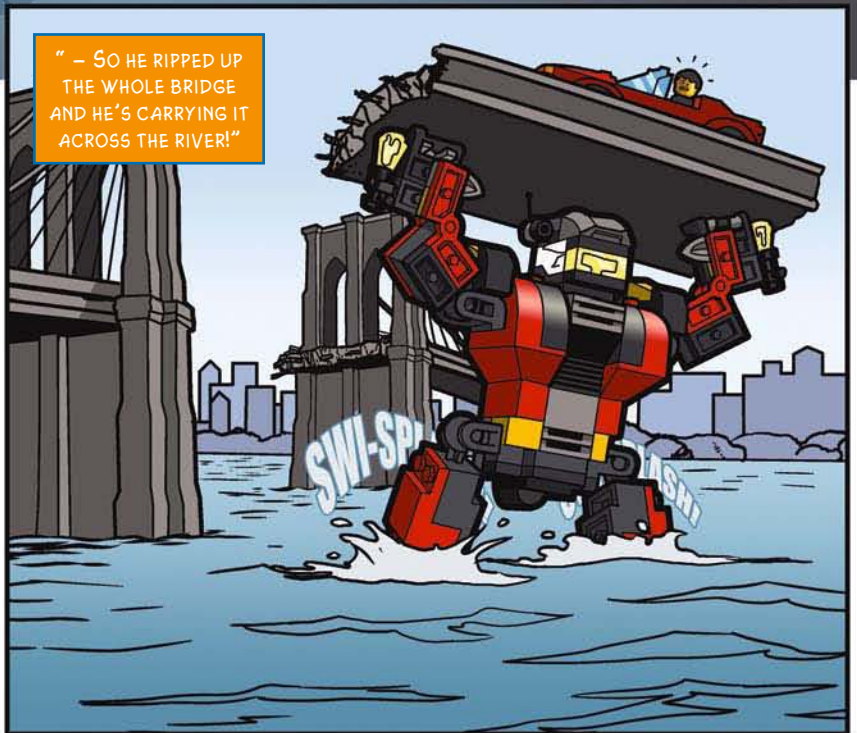

UH-OH! AN ACCIDENT AT LEGO CITY LABS HAS CAUSED THE RESCUE ROBOT TO GROW.

AND GROW ... AND GROW ... AND GROW!

RESCUE ROBOT RAMPAGE!

OOOPS ...

KA-ZAP!